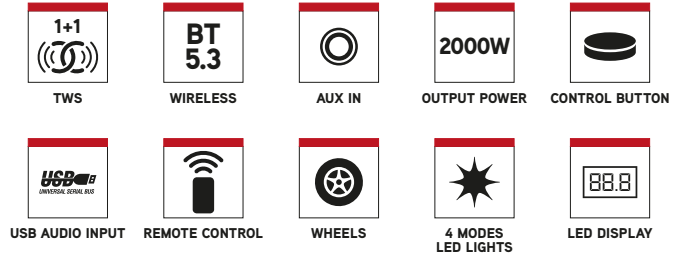

WILDSPACE 2

HIGH POWER PARTY SPEAKER

GIFTBOX: 8435430625523

DESCRIPTION

- Wireless speaker compatible with Bluetooth 5.3 technology for enjoying music both indoors and outdoors.
- Compact and portable in size, it provides high-quality sound thanks to its high output power, 400W RMS.
- Robust design with highly resistant materials (wood).
- RGB LED lights.
- Amplifies sound, allows pairing two devices simultaneously, and increasing sound power thanks to its True Wireless Technology.
- Compatible with Bluetooth Technology: Connect your device via Bluetooth and play your music with the best sound quality.
- It has a USB input port to connect a memory of up to 32GB.
- Includes AUX In input for 3.5mm Jack.
- Double microphone input to turn your parties into a real karaoke.
- Control your music from the speaker with the integrated buttons or from the remote control.
- The mobile range for music playback is up to 10m.

MAIN CHARACTERISTICS

- Compatible with bluetooth: 5.3
- TWS (get double power connecting 2 speakers at the same time without cables)
- 1 subwoofer speaker 10" + 1 woofer speaker 6,5" + 1 tweeter 1"
- Output power: 2000W
- RMS power: 400W
- AUX audio input
- USB audio input up to 32GB
- Volume control
- Operation frequency: 2402-2480MHz
- Max. RF output power: XXXXXX
- Audio formats: MP3/WAV/WMA

PACKAGE CONTENTS

- WILDSPACE 2
- Remote control (battery not included)
- AC cable
- Installation guide

LOGISTIC DATA

Dimensions (mm) and weight (g)

	W	D	H	
- Package:	430	380	935	-
- Product:	320	360	850	-
- Boxes per pallet:		8		
- Boxes on base:		2		
- Boxes in height:		4		