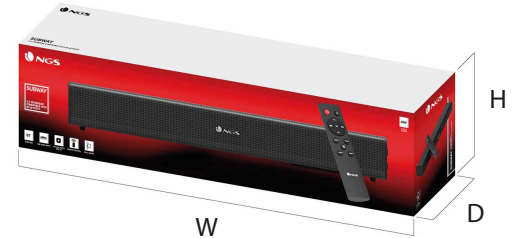

SUBWAY

2.0 SOUND BAR COMPATIBLE WITH BLUETOOTH

GIFTBOX: 8435430620849

EXPORT CARTON: 8435430620856

PVP: 49.90 €

DESCRIPTION

- Sound bar compatible with Bluetooth technology to enjoy surround sound.
- It features an optical input to connect to the TV, auxiliary input and USB input to play your favourite music.
- Thanks to its remote control, you will be able to increase and decrease the volume, skip to the next or previous tracks, switch the speaker on or off, and even change equalizer mode choosing from the modes available (Music, film, news and normal).
- Its 40W output will turn your living room into an authentic cinema or night club.
- Its compact design fits into any space and can even be hung on the wall.
- Includes plugs and screws.

MAIN CHARACTERISTICS

- Output power: 40W
- Compatible with bluetooth 5.0
- USB audio input
- Aux input
- Optical input
- RMS: 20W
- Remote control
- EQ effects
- LED indicator
- DC adapter

PACKAGE CONTENTS