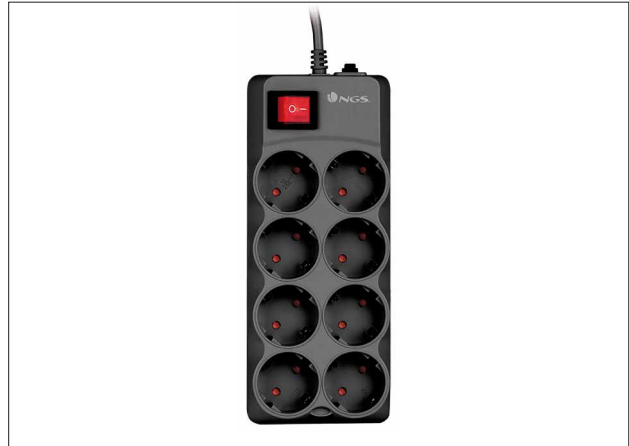

Pole 800

Product's pictures